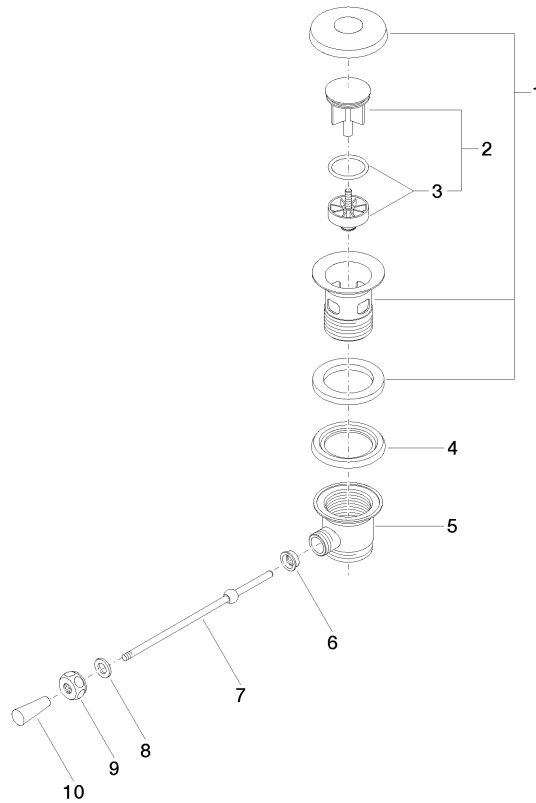

10 300 970

- length of knee lever 185 mm

Only suitable for basins with an overflow.

Fits: IMO, LULU, MADISON, MEM, TARA,  
CL.1, LISSÉ, VAIA, META, CYO

	Matte Black	10 300 970-33
	Chrome	10 300 970-00
	Brushed Platinum	10 300 970-06
	Platinum	10 300 970-08
	Durabrand (23kt Gold)	10 300 970-09
	Dark Chrome	10 300 970-19
	Light Gold	10 300 970-26
	Brushed Light Gold	10 300 970-27
	Brushed Durabrand (23kt Gold)	10 300 970-28
	Brushed Bronze	10 300 970-42
	Brushed Champagne (22kt Gold)	10 300 970-46
	Champagne (22kt Gold)	10 300 970-47
	Brushed Chrome	10 300 970-93
	Brushed Dark Platinum	10 300 970-99

10 300 970

10 300 970

Parts for other finishes can be found here: [Chrome](#)

### Spare parts list

No.	Item Number	Name	Quantity used	Delivery time
1	90 11 01 026 00-33	cup	1	30
2	04 31 20 016 00-33	plug	1	30
3	04 28 10 026 00 90	accessories	1	2
4	09 14 03 025 90	seal	1	2
5	09 11 01 023-33	cup	1	30
6	09 14 05 040 90	seal	1	2
7	09 31 09 055-33	pull-rod	1	60
8	09 30 11 049 90	disc	1	2
9	09 23 30 003-33	nut	1	60
10	09 20 01 040-33	handle	1	30